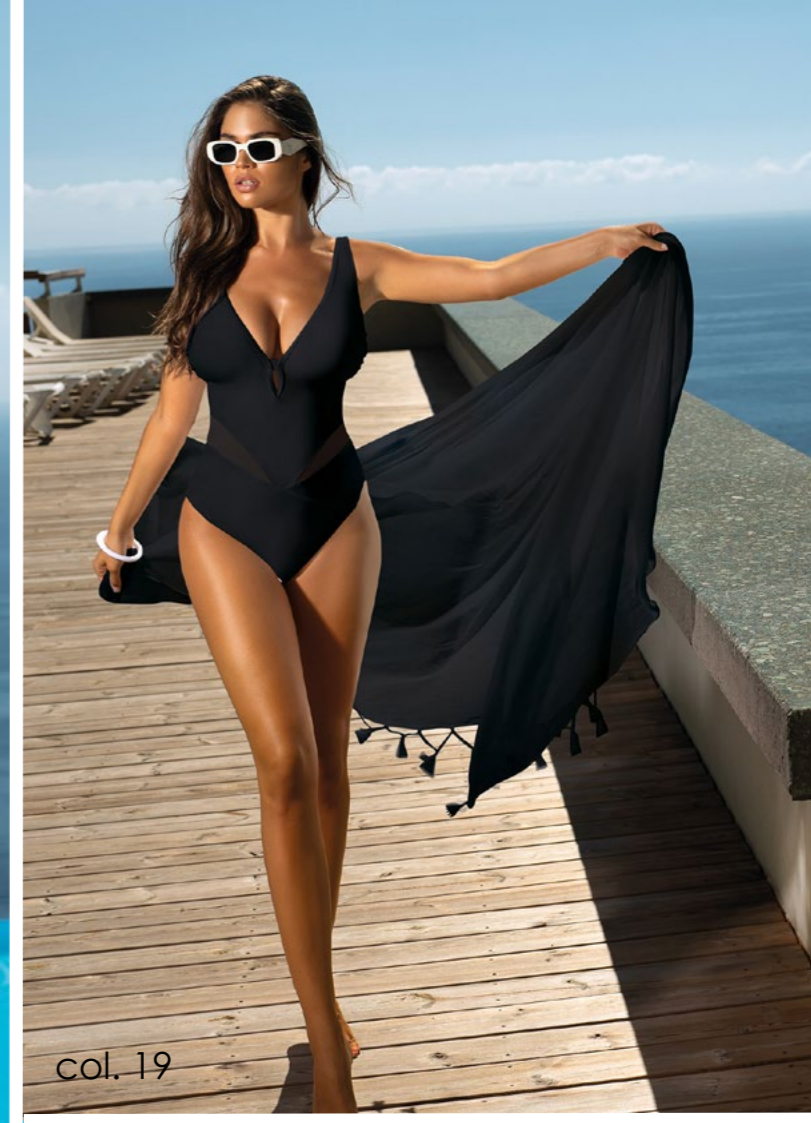

A woman with long brown hair tied back, wearing white sunglasses and a teal one-piece swimsuit with a halter neck and a vertical cutout. She is standing on a boat with her hands on her hips, looking to the left. The background is a blurred view of the sea and boat structures under bright sunlight.

SELF

ONLY

for you

LUXURY COLLECTION

S • M • L • XL • 2XL

Fashion 31 
S1009V1

col. 1

col. 19